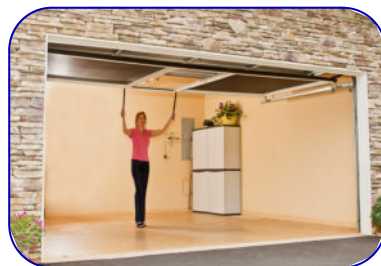

Why are Lifestyle Screens so popular with homeowners?

These days, more and more homeowners are turning to their garages to find additional space in their existing homes. The Lifestyle garage screen system allows homeowners to do just that! The Lifestyle is a fully retractable, spring loaded system that works in conjunction with your existing garage door. Going from garage to an airy, pest-free space is a snap and takes just seconds. When you are done enjoying the great outdoors, simply retract the Lifestyle and put your garage door down as usual. It's *that* easy!

Many Sizes, Frame Colors & Screen Fabrics To Choose From. Custom Sizes Available.