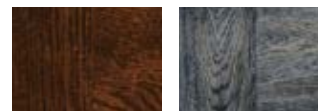

FEATURES

- The finished steel surface simulates a real stained door without the hassles of staining and the ongoing maintenance of wood.
- For Gallery® Steel, Bridgeport™ Steel and Classic™ Steel doors, the woodgrain pattern runs horizontal along the rails and vertical along the stiles and panels for an authentic, natural look, while on the Canyon Ridge® and Modern Steel™ doors, the woodgrain runs uni-directional for an authentic, architecturally accurate look.
- Available in Walnut, Dark, Cherry, Medium and Slate Finishes that complement entry doors, shutters and other exterior stained wood products.
- The exterior surface texture complements the woodgrain pattern being used. For Gallery® Steel 3-Layer, Bridgeport™ Steel 3-Layer and Classic™ Steel Premium doors, a stucco texture accentuates the bi-directional pattern.
- For Gallery® Steel 1 & 2-Layer, Bridgeport™ Steel 1 & 2-Layer, Canyon Ridge® and Modern Steel™ doors, a woodgrain surface texture helps to make the door appear more true to life.
- Modern Steel™ Ultra-Grain® Plank finishes are offered on select Modern Steel™ 3-Layer flush doors. The horizontal planks bring a reclaimed wood look appearance.
- Available for select WindCode® applications.

Window frames, grilles and inserts are color matched to coordinate with each finish. All window options are available.

FINISHES

CANYON RIDGE® CARRIAGE HOUSE 4-LAYER AND CANYON RIDGE® LOUVER* ULTRA-GRAIN® CYPRESS FINISHES

Cypress Walnut Cypress Medium Cypress Slate

GALLERY® STEEL 3-LAYER AND BRIDGEPORT™ STEEL 3-LAYER ULTRA-GRAIN® OAK FINISHES

Oak Walnut Oak Dark Oak Medium Oak Slate

GALLERY® STEEL 1 & 2-LAYER AND BRIDGEPORT™ STEEL 1 & 2-LAYER ULTRA-GRAIN® OAK FINISHES*