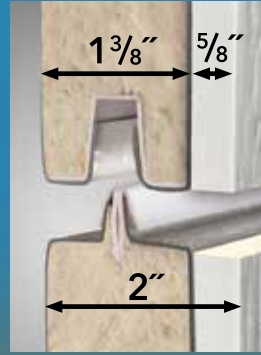

9600 Models

- 2" Thick with Overlay
- 0.096 tested U-Factor
- Full Thermal Break
- Environmentally Compliant Polyurethane Insulation
- 26-Gauge Galvanized Steel
- Polyurethane Overlay Boards
- Available with Wind Load & Impact Options
- Lites available in top two sections
- Max Width = 18'2"
- Max Height = 16'0"

All models shown are available with multiple design options: 9200 & 9600 models, flush or v-groove base panel option, and single or double door styles. Most models are available with plain or arch top sections. Some designs can be inverted to match other features on the home. See the best option directly on your home by using our online visualizer at haascreate.com.

or

Available in **flush or v-groove base panels**.

or